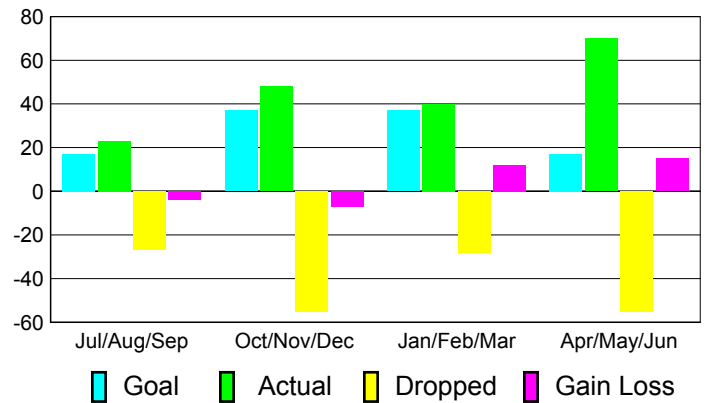

### YTD Status Quo Clubs 2010-2011

Status Quo Clubs Compared to Status Quo Members

## MEMBERSHIP

**Membership Results**  
2010-2011

**Membership**  
2009-2010

Month	Net Memb Goal	Actual New Memb	Actual Dropped Memb	Gain/Loss of Memb	Gain/Loss of Memb
Jul/Aug/Sep	17	23	-27	-4	6
Oct/Nov/Dec	37	48	-55	-7	-5
Jan/Feb/Mar	37	40	-28	12	-19
Apr/May/June	17	70	-55	15	8
<b>Totals</b>	<b>108</b>	<b>181</b>	<b>-165</b>	<b>16</b>	<b>-10</b>

### Membership Results 2010-2011

Goal, New, Dropped, Gain/Loss

### Comparison of Membership Gain/Loss

Current Year Compared to the Previous Year