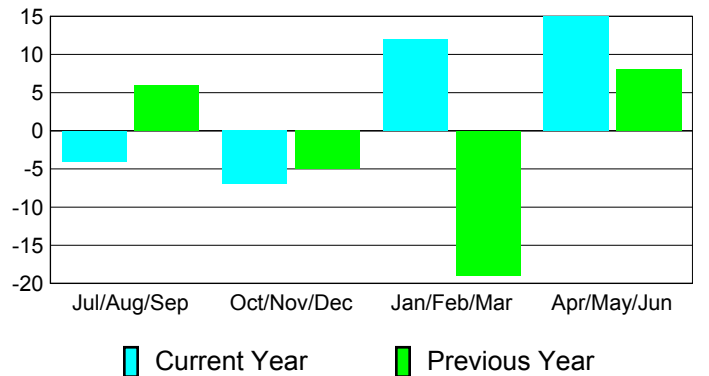

Gender Comparison 2010-2011

Jul/Aug/Sep

Oct/Nov/Dec

Jan/Feb/Mar

Apr/May/June

Male

Female