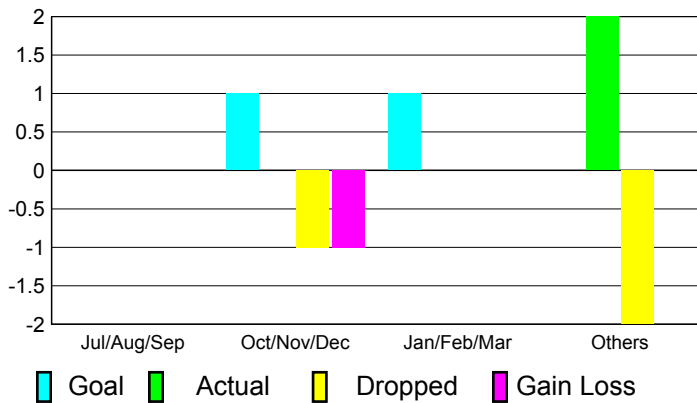

## CLUBS

**Club Results**  
2010-2011

**Clubs**  
2009-2010

Month	New Club Goal	Actual New Clubs	Actual Dropped Clubs	Gain/Loss of Clubs	Gain/Loss of Clubs
Jul/Aug/Sep	0	0	0	0	0
Oct/Nov/Dec	1	0	-1	-1	0
Jan/Feb/Mar	1	0	0	0	0
Apr/May/June	0	2	-2	0	0
<b>Totals</b>	<b>2</b>	<b>2</b>	<b>-3</b>	<b>-1</b>	<b>0</b>

### Club Results 2010-2011

Goal, New, Dropped, Gain/Loss

### Comparison of Club Gain/Loss

Current Year Compared to the Previous Year